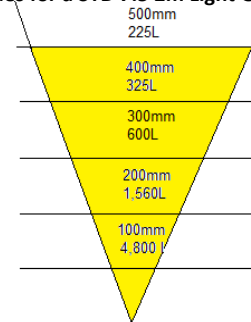

TOOLIGHT™

A POWERFULL FIBRE OPTIC LIGHT INSPECTION SYSTEM

Innovative Use of New High Light Transmission Fibre Optic Technology.

TECHNICAL SPECIFICATION (LIGHT SOURCE)

OPERATING VOLTAGE	220/240V 50HZS SINGLE PHASE
COOLING	FAN ASSISTED
THERMAL PROTECTION	85°C INTERNAL THERMAL CUT OFF
LAMP LIFE	TITAN 5000 HOURS-ULTRALIFE 10000 HOURS
COLOUR TEMPERATURE	3000°K
LUMINOUS INTENSITY	TITAN UP TO 11000 (cd) ULTRALIFE 6500 (cd)

<i>DIMENSIONS</i>	
LENGTH	235mm
WIDTH	165mm
HEIGHT	112mm
WEIGHT	2.04 Kg
COMMEND BOSS APPATURE	30mm

Photometric Data: Approximate Lux Values for a STD 7.5 2m Light Guide

- THIS LIGHT SOURCE IS DESIGNED TO OPERATE FROM 220/240Va.c. 50Hz
- THIS LIGHT SOURCE IS SUPPLIED WITH PLUG AND LEAD FOR CONNECTION TO MAINS SUPPLY

FIBRE OPTIC LIGHT GUIDES

The standard 10.5mm diameter PVC coated fibre optic light guide can be manufactured **to suit the length required.**

Other diameters and sheathing options are available to order in PVC coated flexible steel, stainless steel and light weight long reach flex and stay.